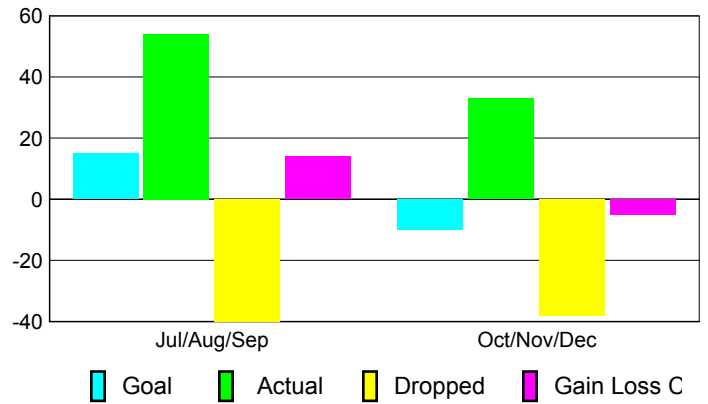

Membership Results 2010-2011

Goal, New, Dropped, Gain/Loss