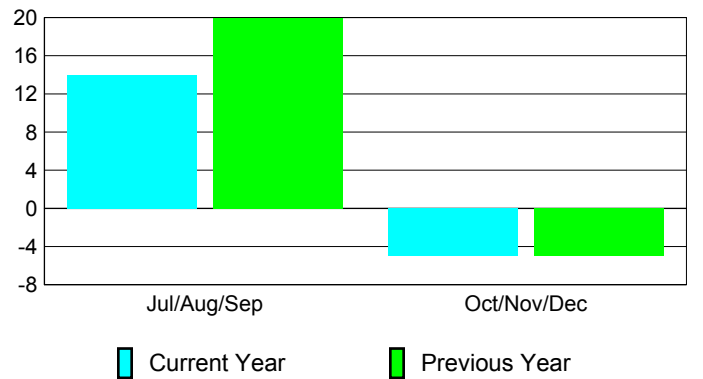

Membership Results
2010-2011

Membership
2009-2010

Month	Net Memb Goal	Actual New Memb	Actual Dropped Memb	Gain/ Loss of Memb	Gain/ Loss of Memb
Jul/Aug/Sep	15	54	-40	14	20
Oct/Nov/Dec	-10	33	-38	-5	-5
Totals	5	87	-78	9	15

Membership Results 2010-2011

Goal, New, Dropped, Gain/Loss

Comparison of Membership Gain/Loss

Current Year Compared to the Previous Year

Gender Comparison 2010-2011